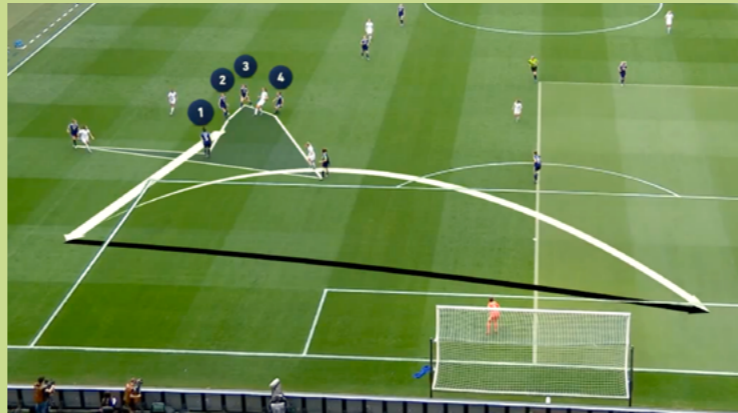

Tactic Advanced

Easy to use, cost-effective and powerful 3D telestration for Academies, Scouting Departments, Clubs, Federations, Colleges, Universities, Analysts and Coaches who want to take their analysis to the next level.

With manual keyframing, graphics can track players in the video, allowing you to follow them. Keep graphics on the surface and insert moving logos for highlights reels and create visually stunning analysis. Tactic Advanced comes with optional AI Player Detect feature (hardware requirements apply) to automate keyframing, using our industry-leading Artificial Intelligence model, the most accurate and consistent in the market.

You can use your existing laptop to run Tactic Advanced; no specialist hardware is required so you can be up and running in no time, it's that easy.

With no pitch, court or line calibration required, graphics can be easily placed and are automatically keyed to produce professional results with minimal effort. With in-application tagging now available, you can use Tactic as an all-in-one analysis tool, or in conjunction with different providers!

Buying Tactic Advanced is easy too. RT Software offers monthly, quarterly and annual subscriptions, which are available in the [online store](#).

Virtually No Learning Curve

It really is that easy to use. The intuitive nature of Tactic means that it can be used straight away. For those who want to become expert users, Tactic provides video tutorials covering all its features.