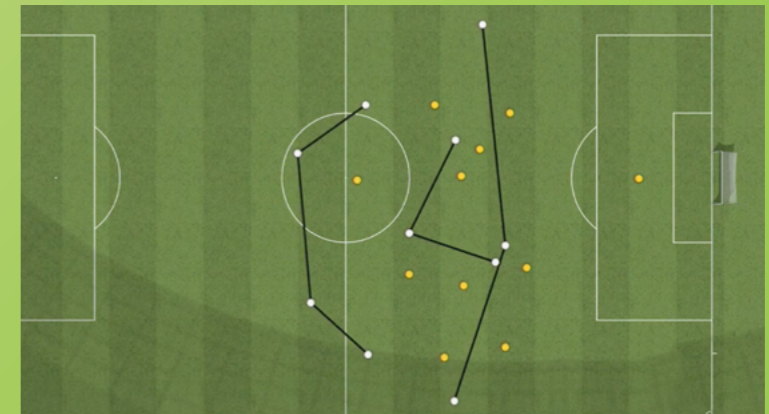

Use the Virtual Stadium

Our virtual stadium allows you to build animations from scratch. Recreate game scenarios or create training exercises using any of the tools available for video along with virtual goals and balls.